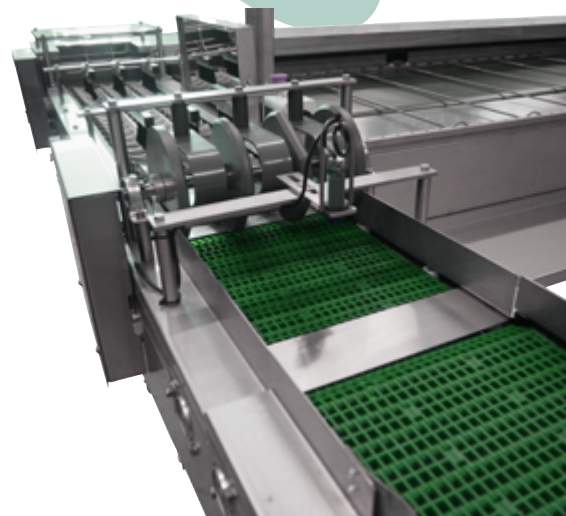

# Solupar

All these Solugrades consist:

- \*Infeed table (except the 6)
- \*Green infeed rollers
- \*Stainless steel scales
- \*Candling with LED-lights
- \*Maximum of 7 grades
- \*Trayshef
- \*Modular take away belt
- \*Hand packaging table with adjustable separation laths

## SOLUGRADE 25

Capacity in eggs per hour 9.000

## SOLUGRADE 33

Capacity in eggs per hour 12.000

# Solupar

All these Solugrades consist:

- \*Infeed table (except the 6)
- \*Green infeed rollers
- \*Stainless steel scales
- \*Candling with LED-lights
- \*Maximum of 7 grades
- \*Trays shelf
- \*Modular take away belt
- \*Hand packaging table with adjustable separation laths