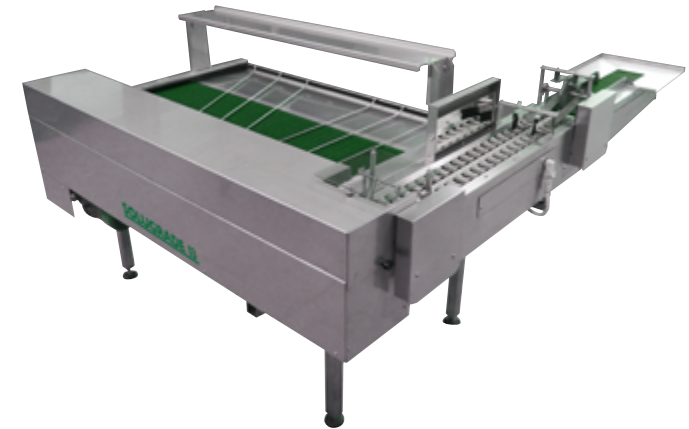

SOLUGRADE 13